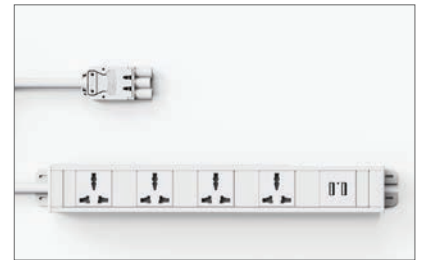

Power Access and Cable Management Solution

Complete Solution for Modern Workplace..

4-Way Extended Socket