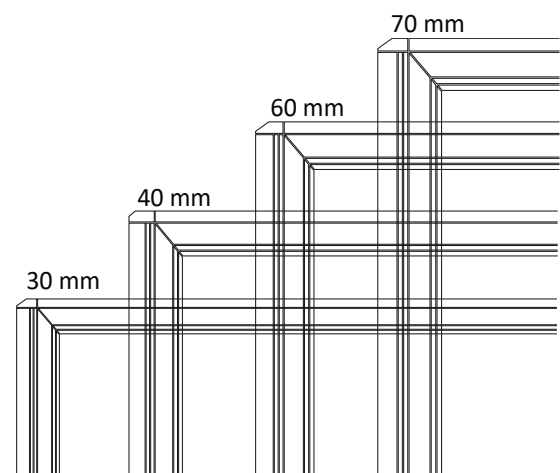

# PARTITION COLLECTIONS

Modern structure panels for flexible solutions of workspaces available in different sizes and materials of glass, Wood and Fabric Partition. Thickness available :- 30mm , 40mm , 60mm & 70mm