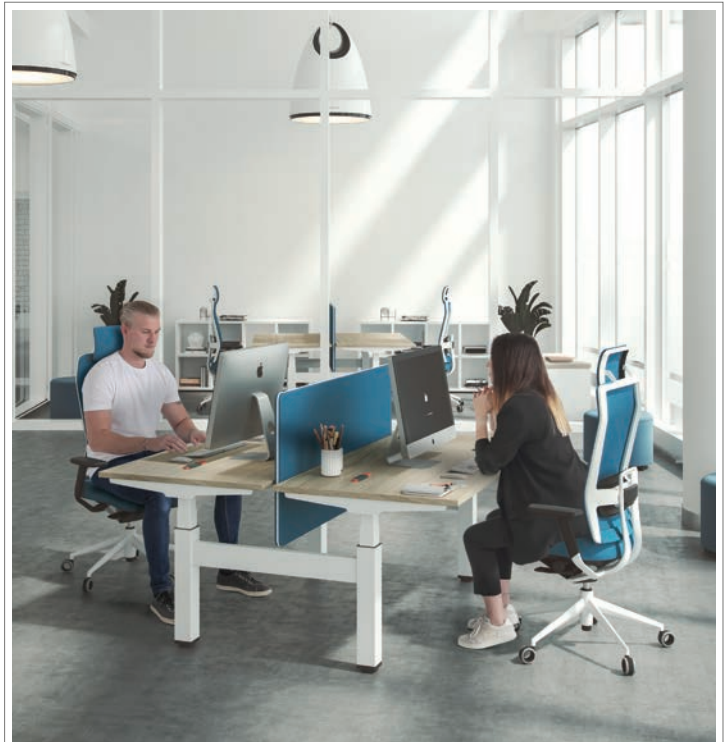

MOBILITY FACE TO FACE SERIES

Material : European Material
Size : 120 L x 120 W cm
: 140 L x 140 W cm
: 160 L x 160 W cm