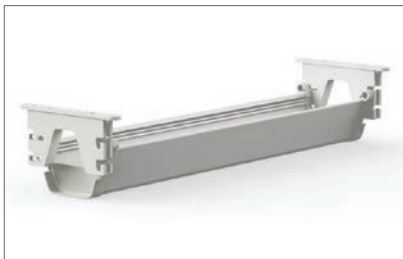

Under-Desk Multi-Functional Cable Tray