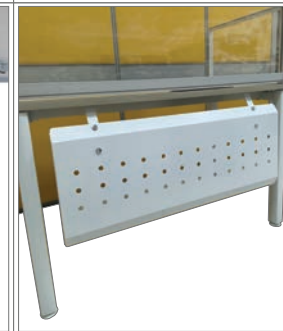

Modesty Panel  
White & Silver  
95 L x 40 H cm

Screen Panel with  
Aluminium Frame  
Size: As per request

Acoustic Screen Panel  
Size: As per request

Aluminium Screen Panel  
Size: As per request

Acrylic Screen Panel  
Size: As per request