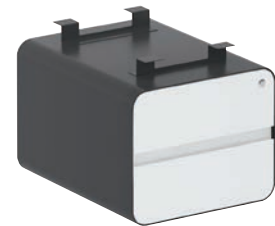

Case Desk Height Pedestal  
35 W x 60 D x 75cm H  
40 W x 70 D x 75cm H

Impress Desk Height Pedestal  
35 W x 60 D x 75cm H  
40 W x 70 D x 75cm H

Metal Hanging Pedestal  
40 W x 38 D x 35 H cm

Hanging Mobile Pedestal  
35cm W x 40cm D x 36cm H