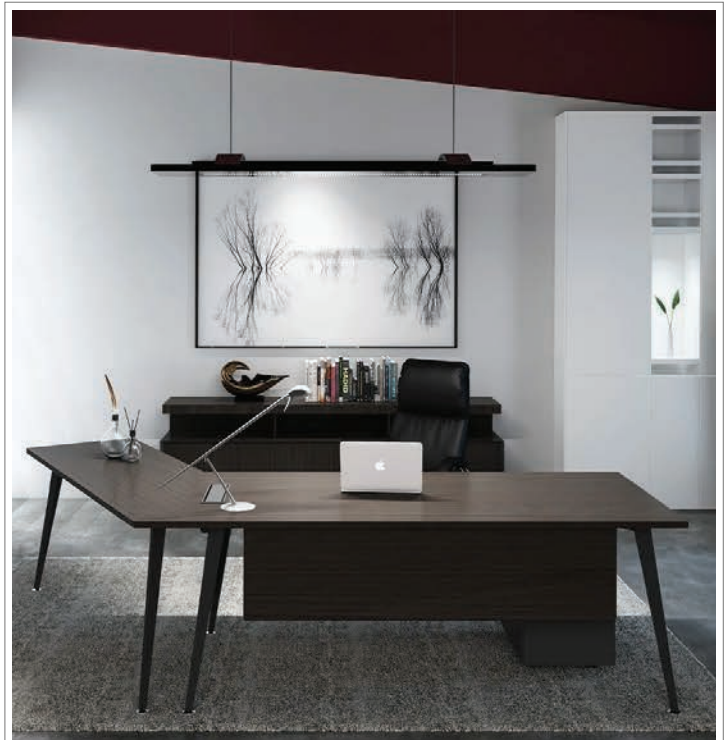

SPARTA EXECUTIVE DESK

Material : European Material
Size : 220 L x 180 W x 75 H cm
: 200 L x 180 W x 75 H cm
: 180 L x 160 W x 75 H cm