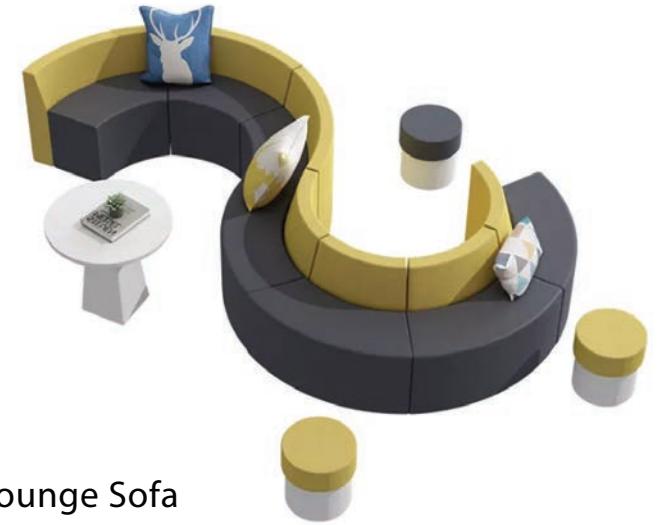

Issue Modular Sofa

Issue series is a multi-function sofa system. The system is so modular and perfected for multiple uses. Not only can modules be used on their own, but also combined and connected to each other.
Size : As per requirements

Snake Modular Lounge Sofa

A modern modular sofa perfect in any lounge, waiting area, reception spaces. It is a material and colour customisable that will suit your elegant interior design.
Size : As per requirements