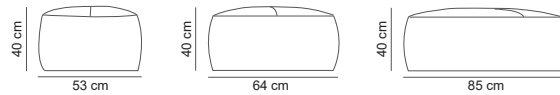

ALZ Pouf

Alz is available in the round version, with 1, 3 or 5 seats, offering a wide choice of fabrics and colors.

Frame: Plywood structure
Upholstered seat,

Size : 80 Dia x H45 cm +/-
: 60 Dia x H45 cm +/-

022 Pouf

022 is a pouf with plywood structure, upholstered seat, with foam.

Frame: Plywood structure,