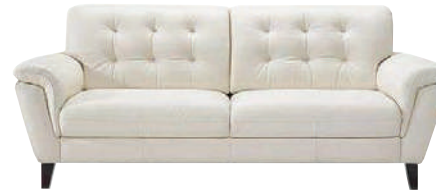

SOPHIA - 2 Seater
Size : L157 x W85 x H85 cm+/-