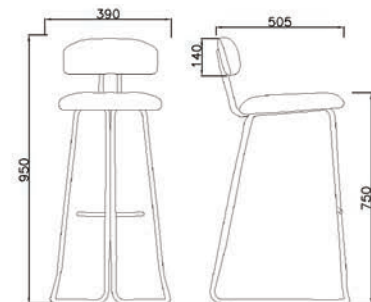

LAMBO

LAMBO

ASTRID

ASTRID

Astrid- Stool Design

Bar chair , PU Cover, grey / Black / Red color powder coated frame, or chrome frame.
Size : 39 L x 50.5 D x 95 H cm +/-

Nova 02- Stool Design

Nova Stool , PP seat and back
with mould foam, Powder coated
leg.
Size : 52.5 L x 54.5 D x 113 H cm +/-