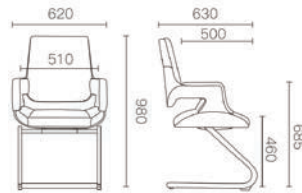

MEDIUM BACK CHAIR
Size : 62 L x 65 D x 96-102 H cm +/-

MEDIUM BACK CHAIR
Size : 62 L x 65 D x 96-102 H cm +/-

VISITOR CHAIR
Size : 62 L x 63 D x 98 H cm +/-

VISITOR CHAIR
Size : 62 L x 63 D x 91-97 H cm +/-

HIGH BACK CHAIR
Size : 62 L x 66 D x 116-122 H cm +/-

Jank - Chair Design

PU High Back chair, Multi-functional mechanism, BIFMA gas lift, BIFMA aluminum base, BIFMA castors.

HIGH BACK CHAIR

Size : 72 W x 68 D x 123.5-130 H cm +/-

VISITOR CHAIR

Size : 59 W x 60 D x 101 H cm +/-

Rosh- Chair Design

High back PU chair, Plane mechanism, 65mm BIFMA gas lift, 350mm polishing Aluminum base, 60mm PU BIFMA castor.

HIGH BACK CHAIR

Size : 66 W x 66 D x 110-116 H cm +/-