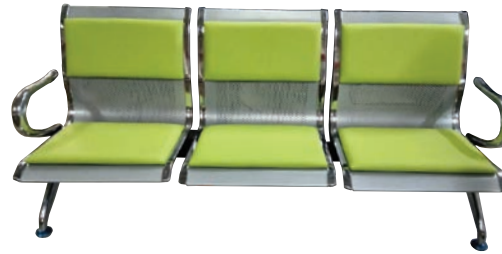

Terminal Single Seater
Size : 64 L x 68 D x 80 H cm

Terminal Three Seater
with Padded seat
Size : 180 L x 68 D x 80 H cm

Terminal Two Seater
Size : 122 L x 68 D x 80 H cm

Terminal Four Seater
Size : 238 L x 68 D x 80 H cm