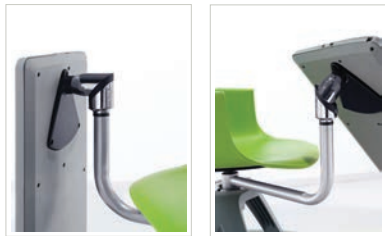

SEMINAR CHAIR WITH WRITING PAD

SEMINAR CHAIR WITH WRITING PAD

Leisure Plastic - Chair Design

Green PP Plastic, With writing tablet Ipad holder & Cup holder grey PA plastic base, Foldable arm.
Size : 59.5 L x 58 D x 90 H cm +/-