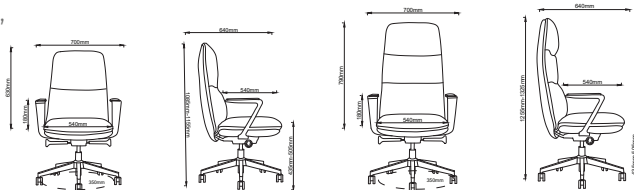

MEDIUM BACK CHAIR

VISITOR CHAIR
Size : 62 L x 53 D x 105 H cm +/-

MEDIUM BACK CHAIR
Size : 62 L x 53 D x 110 H cm +/-

Fabio- Chair Design

Fabio Medium Back Chair
Mesh back and upholstered seat,
PP arms tilting mechanism, Nylon
spider base back support.

HIGH BACK CHAIR

HIGH BACK CHAIR

Barcelona- Chair Design

Barcelona High Back Chair
Mesh back and upholstered seat,
Adjustable arms tilting mechanism,
Chrome base, Back support with
Headrest.

HIGH BACK CHAIR
Size : 62 L x 53 D x 116 H cm +/-

VISITOR CHAIR
Size : 55 L x 49 D x 95 H cm +/-

MEDIUM BACK CHAIR
Size : 63 L x 52 D x 95 H cm +/-

Executive Chair Designs

Executive chair is a specific, premium type of office chair. Executive chairs are tall-backed, Providing superior comfort and support for the entire upper body. Executive chairs are an Icon – their height and quality conveys authority.

HIGH BACK CHAIR

Size : 70 L x 64 D x 125.5 - 132.5 H cm +/-

MEDIUM BACK CHAIR

Size : 70 L x 64 D x 108.5-115.5 H cm +/-

Lando- Chair Design

In most of limited space, fresh colors and ingenious combination types bring authentic relaxation all the time, various kinds of chairs, capable to sit for study, to work or rest, freely enjoying it by you.