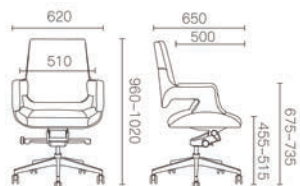

HIGH BACK CHAIR

HIGH BACK CHAIR

Nylon backrest Fabric cover High Back and Medium Back, Adjustable lumbar support, 3D Adjustable PU pad armrest, Luxury weight bearing 4 position and seat slider and forward tilt function mechanism, High density molded foam with plastic shell cushion, SGS class 3 gas lift, 340mm nylon base with 60mm black PU castors, Color : Full Fabric Backrest and seat+Headrest.

MEDIUM BACK CHAIR
Size : 62 L x 65 D x 96-102 H cm +/-

MEDIUM BACK CHAIR
Size : 62 L x 65 D x 96-102 H cm +/-

VISITOR CHAIR
Size : 62 L x 63 D x 98 H cm +/-

VISITOR CHAIR
Size : 62 L x 63 D x 91-97 H cm +/-

HIGH BACK CHAIR
Size : 62 L x 66 D x 116-122 H cm +/-

Jank - Chair Design

PU High Back chair, Multi-functional mechanism, BIFMA gas lift, BIFMA aluminum base, BIFMA castors.

HIGH BACK CHAIR

Size : 72 W x 68 D x 123.5-130 H cm +/-

VISITOR CHAIR

Size : 59 W x 60 D x 101 H cm +/-

Rosh- Chair Design

High back PU chair, Plane mechanism, 65mm BIFMA gas lift, 350mm polishing Aluminum base, 60mm PU BIFMA castor.

HIGH BACK CHAIR

Size : 66 W x 66 D x 110-116 H cm +/-