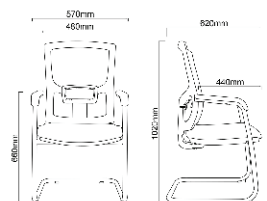

Black or white body with mesh back, PP fixed armrest, Butterfly mechanism and nylon base with nylon castors.

VISITOR CHAIR
Size : 51 L x 50 D x 98 H cm +/-

Rocker- Chair Design

Simple appearance, Elegant style, Evolve in to Endless Possibilities, Black body with mesh Back ,PP fixed Armrest , Butterfly Mechanism And nylon base With nylon castors.

HIGH BACK CHAIR

HIGH BACK CHAIR

HIGH BACK CHAIR

Ballet- Chair Design

Headrest elastic mesh, adjustable height with coat hanger, Back Super quality with elastic mesh and good capability of stretch, with Height adjustable lumbar support, Seat injection foam, PP shell covered By fabric with fastness and durability, slide; Armrest 3D functional PU Pad armrest; Mechanism tilt locking, height Adjustable, Base aluminum base with Polishing. Castor Ø60 mm PU castor, Lumbar support up and down adjustment, Black or white color PP shell Optional.

VISITOR CHAIR
Size : 57 L x 62 D x 102 H cm +/-

HIGH BACK CHAIR

MEDIUM BACK CHAIR
Size : 67 L x 58 D x 98-108 H cm +/-

MEDIUM BACK CHAIR
Size : 67 L x 58 D x 98-108 H cm +/-

HIGH BACK CHAIR
Size : 68.5 L x 67.5 D x 116-126 H cm +/-

The line are graceful and smooth; the designs are free and fashionable. Colors, styles, as well as seat systems, etc.,

VISITOR CHAIR

Size : 68 L x 57 D x 98 H cm +/-

MEDIUM BACK CHAIR

Size : 68 L x 57 D x 105 H cm +/-