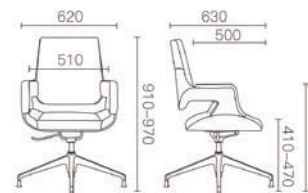

MEDIUM BACK CHAIR
Size : 62 L x 65 D x 96-102 H cm +/-

MEDIUM BACK CHAIR
Size : 62 L x 65 D x 96-102 H cm +/-

VISITOR CHAIR
Size : 62 L x 63 D x 98 H cm +/-

VISITOR CHAIR
Size : 62 L x 63 D x 91-97 H cm +/-

HIGH BACK CHAIR
Size : 62 L x 66 D x 116-122 H cm +/-

Jank - Chair Design

PU High Back chair, Multi-functional mechanism, BIFMA gas lift, BIFMA aluminum base, BIFMA castors.

HIGH BACK CHAIR

Size : 72 W x 68 D x 123.5-130 H cm +/-

VISITOR CHAIR

Size : 59 W x 60 D x 101 H cm +/-

Rosh- Chair Design

High back PU chair, Plane mechanism, 65mm BIFMA gas lift, 350mm polishing Aluminum base, 60mm PU BIFMA castor.

HIGH BACK CHAIR

Size : 66 W x 66 D x 110-116 H cm +/-