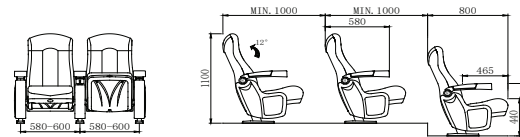

Rom -Chair Design

Upholstered seat & back with armrest WITH TABLE AND COFFEE HOLDER
thickness of the foam:8cm , Outer frame: plastic back , Inner structure:wooden back, Padded foam, Amrest: wooden armrest, Writing pad: wooden table , Legs: metal :1.5cm , The thickness of the back wood :1.2cm, The thickness of seat wood is:1.2cm
The thickness of armrest is :2.0 cm , The thickness of table is :1.5cm
SIZE: L67 x D48 x H106

Reef -Chair Design

- 1.Sponge:High-density PU,
  - 2.molded by cold foaming
  - 3.Armrest :PP armrest with cup holder (like photo armrest) same the photo
  - 4.Seat return:Damping returning mechanism
  - 5.Back System:Recline Structure back (Rocker back)
  - 6.Chair Back Side and Seat Side:PP Plastic Material
  - 7.Upholstered Leatherette (Technological PU)
  - 8.Centre to centre size (MM):580MM.
2. Size : 58 L x 80 D x 110 H cm +/-

Rio -Chair Design

1. Foam: high density PU cold foaming
   - Seat & back with plywood cover, color optional
   - Seat inner frame: steel with plywood frame
   - Fabric: good quality fabric, color optional
   - Armrest: solid wood after painting, color optional
   - writing table:melamine table with steel frame
   - Leg and foot:single round foot,steel powder coating in black, fixed to floor
   - Seat self-folding: by slow damping mechanism
2. Size : 58 L x 58 D x 112 H cm +/-

Pearl -Chair Design

1. Foam: high density PU cold foaming
   - Seat & back with black PP cover
   - Seat inner frame: plywood frame
   - Fabric:C10 series fabric,color optional
   - Armrest: solid wood after painting,color optional
   - Writing table:melamine table with steel frame
   - Leg and foot:steel powder coating in black, fixed to floor
   - Seat self-folding: by spring mechanism
2. Size : 66.5 W x 73 D x 101 H cm +/-