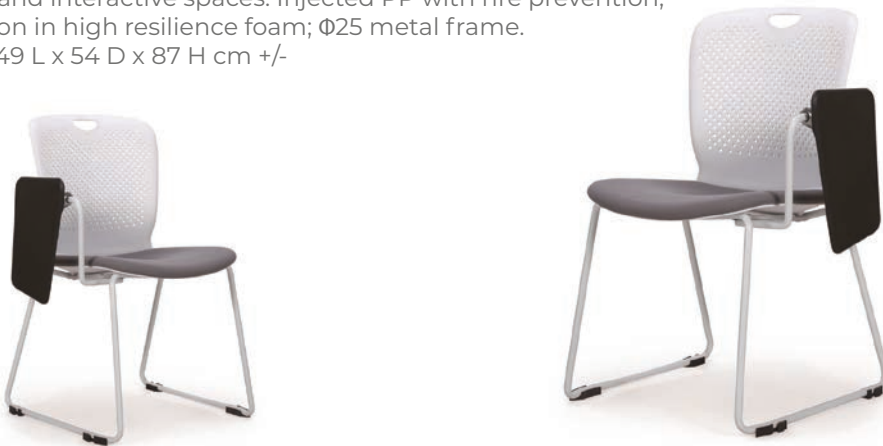

Training - Chair Design

The TRAINING shell has a upholstered comfortable and breathable back support. This chair is a vibrant and young design created for fresh and interactive spaces. Injected PP with fire prevention; Cushion in high resilience foam; Ø25 metal frame.
Size : 49 L x 54 D x 87 H cm +/-