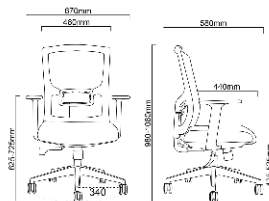

HIGH BACK CHAIR

HIGH BACK CHAIR

HIGH BACK CHAIR

Ballet- Chair Design

Headrest elastic mesh, adjustable height with coat hanger, Back Super quality with elastic mesh and good capability of stretch, with Height adjustable lumbar support, Seat injection foam, PP shell covered By fabric with fastness and durability, slide; Armrest 3D functional PU Pad armrest; Mechanism tilt locking, height Adjustable, Base aluminum base with Polishing. Castor Ø60 mm PU castor, Lumbar support up and down adjustment, Black or white color PP shell Optional.

Manz- Chair Design

High-end office mesh fabric material, T-shape Armrest, Adjustable lumbar support, Gas lift Adjustment , High density molded foam 340 Aluminum base.

VISITOR CHAIR
Size : 57 L x 62 D x 102 H cm +/-

VISITOR CHAIR
Size : 57 L x 62 D x 102 H cm +/-

HIGH BACK CHAIR

MEDIUM BACK CHAIR
Size : 67 L x 58 D x 98-108 H cm +/-

MEDIUM BACK CHAIR
Size : 67 L x 58 D x 98-108 H cm +/-

HIGH BACK CHAIR
Size : 68.5 L x 67.5 D x 116-126 H cm +/-

The line are graceful and smooth; the designs are free and fashionable. Colors, styles, as well as seat systems, etc.,

VISITOR CHAIR

Size : 68 L x 57 D x 98 H cm +/-

MEDIUM BACK CHAIR

Size : 68 L x 57 D x 105 H cm +/-