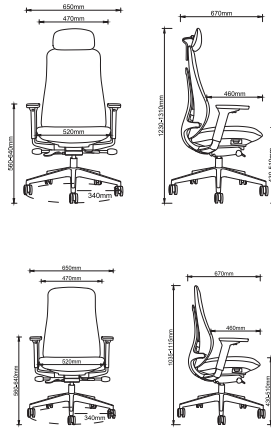

HIGH BACK CHAIR

Size : 70 L x 64 D x 125.5 - 132.5 H cm +/-

MEDIUM BACK CHAIR

Size : 70 L x 64 D x 108.5-115.5 H cm +/-

Lando- Chair Design

In most of limited space, fresh colors and ingenious combination types bring authentic relaxation all the time, various kinds of chairs, capable to sit for study, to work or rest, freely enjoying it by you.

MEDIUM BACK CHAIR

HIGH BACK CHAIR

HIGH BACK CHAIR

Size : 65 L x 67 D x 123-131 H cm +/-

MEDIUM BACK CHAIR

Size : 65 L x 67 D x 103.5 - 111.5 H cm +/-

Fedo- Chair Design

The Design of chair aims to make the working environment compatible with the body of users,

HIGH BACK CHAIR

HIGH BACK CHAIR

Nylon backrest Fabric cover High Back and Medium Back, Adjustable lumbar support, 3D Adjustable PU pad armrest, Luxury weight bearing 4 position and seat slider and forward tilt function mechanism, High density molded foam with plastic shell cushion, SGS class 3 gas lift, 340mm nylon base with 60mm black PU castors, Color : Full Fabric Backrest and seat+Headrest.